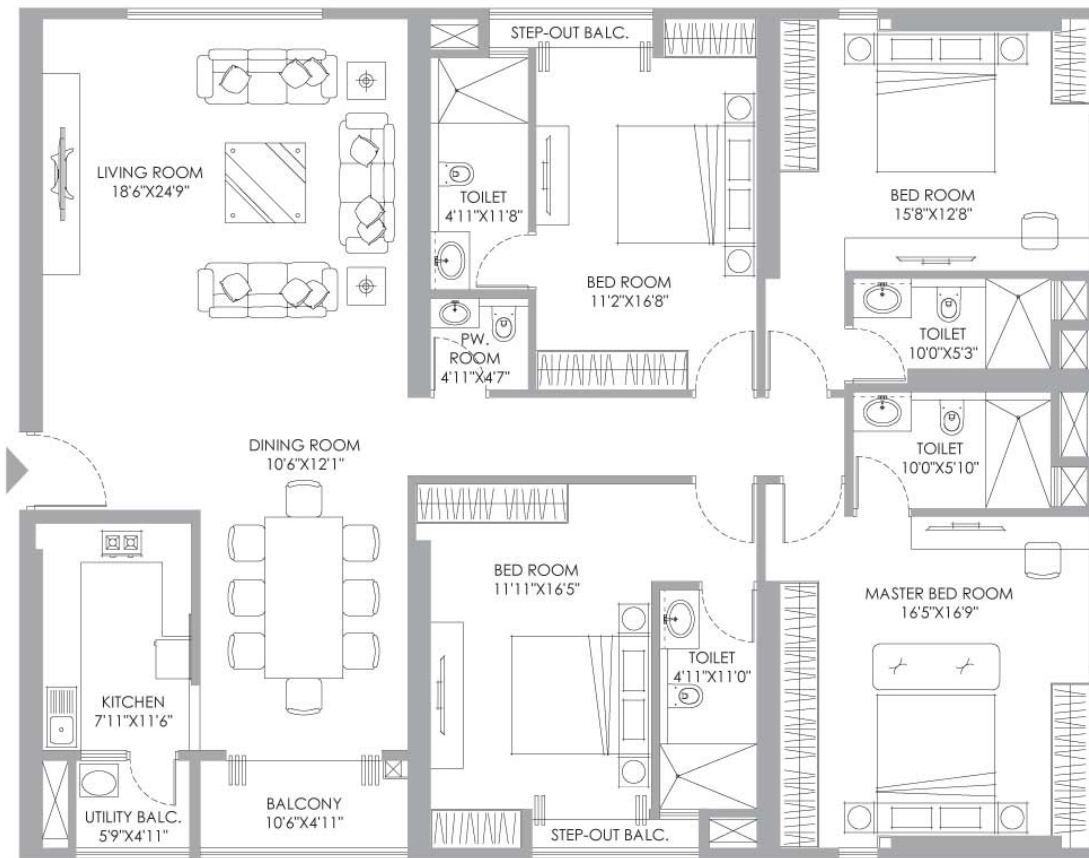

ANASSA

SITE PLAN

4 BHK Simplex - Type A

3RD, 6TH, 9TH, 12TH, 15TH,
18TH, 21ST, 24TH 27TH, 30TH FLOOR

Carpet Area : 2108 Sqft

Balcony Area : 301 Sqft

4 BHK Simplex - Type A

4TH, 5TH, 7TH, 10TH, 13TH, 16TH, 19TH,
22ND, 25TH, 28TH, 31ST FLOOR

Carpet Area : 2108 Sqft

Balcony Area : 113 Sqft

4 BHK Simplex - Type A

8TH, 11TH, 14TH, 17TH, 20TH,
23RD, 26TH, 29TH, 32ND FLOOR

Carpet Area : 2108 Sqft

Balcony Area : 458 Sqft

4 BHK Simplex - Type C

3RD, 6TH, 9TH, 12TH, 15TH,
18TH, 21ST, 24TH, 27TH, 30TH FLOOR

Carpet Area : 1982 Sqft

Balcony Area : 187 Sqft

4 BHK Simplex - Type C

4TH,7TH,10TH, 13TH,16TH,19TH,
22ND,25TH,28TH, 31ST FLOOR

Carpet Area : 1982 Sqft
Balcony Area : 102 Sqft

4 BHK Simplex - Type C

5TH, 8TH, 11TH, 14TH, 17TH, 20TH,
23RD, 26TH, 29TH, 32ND FLOOR

Carpet Area : 3259 Sqft

Balcony Area : 400 Sqft

5 BHK Simplex - Type B

5TH, 8TH, 11TH, 14TH, 17TH, 20TH,
23RD, 26TH, 29TH, 32ND FLOOR

Carpet Area : 3259 Sqft
Balcony Area : 400 Sqft