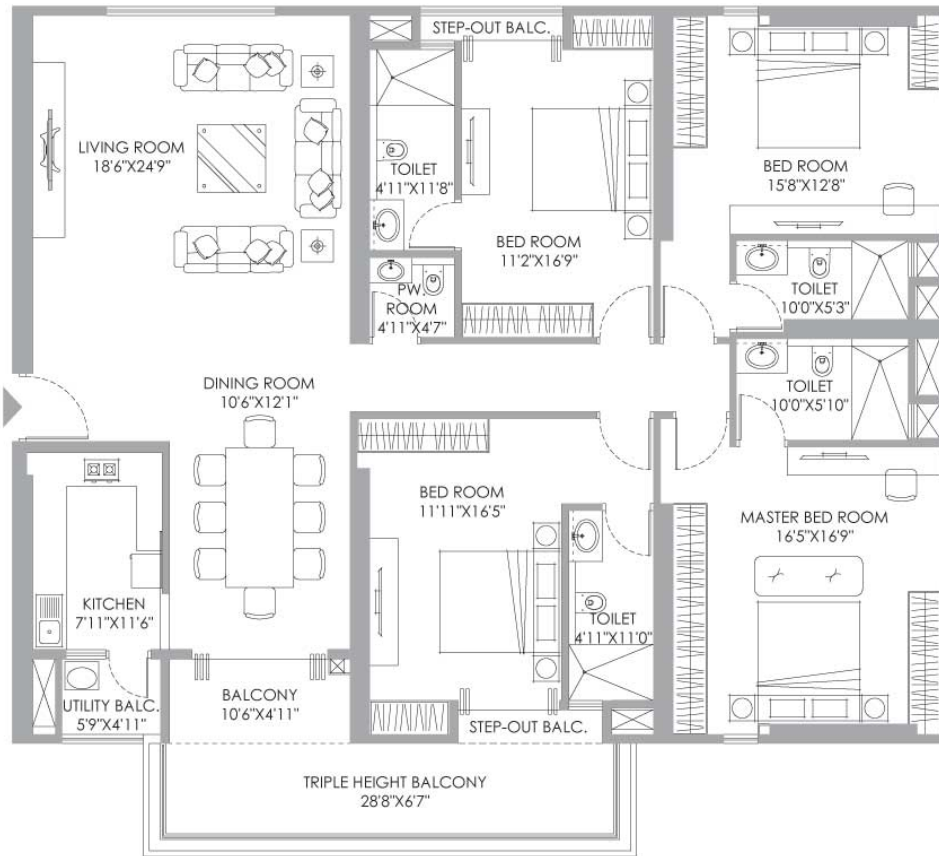

ANASSA

SITE PLAN

4 BHK Simplex - Type A

3RD, 6TH, 9TH, 12TH, 15TH,
18TH, 21ST, 24TH 27TH, 30TH FLOOR

Carpet Area : 2108 Sqft

Balcony Area : 301 Sqft

4 BHK Simplex - Type A

4TH, 5TH, 7TH, 10TH, 13TH, 16TH, 19TH,
22ND, 25TH, 28TH, 31ST FLOOR

Carpet Area : 2108 Sqft

Balcony Area : 113 Sqft

4 BHK Simplex - Type A

8TH, 11TH, 14TH, 17TH, 20TH,
23RD, 26TH, 29TH, 32ND FLOOR

Carpet Area : 2108 Sqft

Balcony Area : 458 Sqft

4 BHK Simplex - Type C

3RD, 6TH, 9TH, 12TH, 15TH,
18TH, 21ST, 24TH, 27TH, 30TH FLOOR

Carpet Area : 1982 Sqft

Balcony Area : 187 Sqft

4 BHK Simplex - Type C

4TH,7TH,10TH, 13TH,16TH,19TH,
22ND,25TH,28TH, 31ST FLOOR

Carpet Area : 1982 Sqft
Balcony Area : 102 Sqft

4 BHK Simplex - Type C

5TH, 8TH, 11TH, 14TH, 17TH, 20TH,
23RD, 26TH, 29TH, 32ND FLOOR

Carpet Area : 3259 Sqft

Balcony Area : 400 Sqft

5 BHK Simplex - Type B

5TH, 8TH, 11TH, 14TH, 17TH, 20TH,
23RD, 26TH, 29TH, 32ND FLOOR

Carpet Area : 3259 Sqft
Balcony Area : 400 Sqft