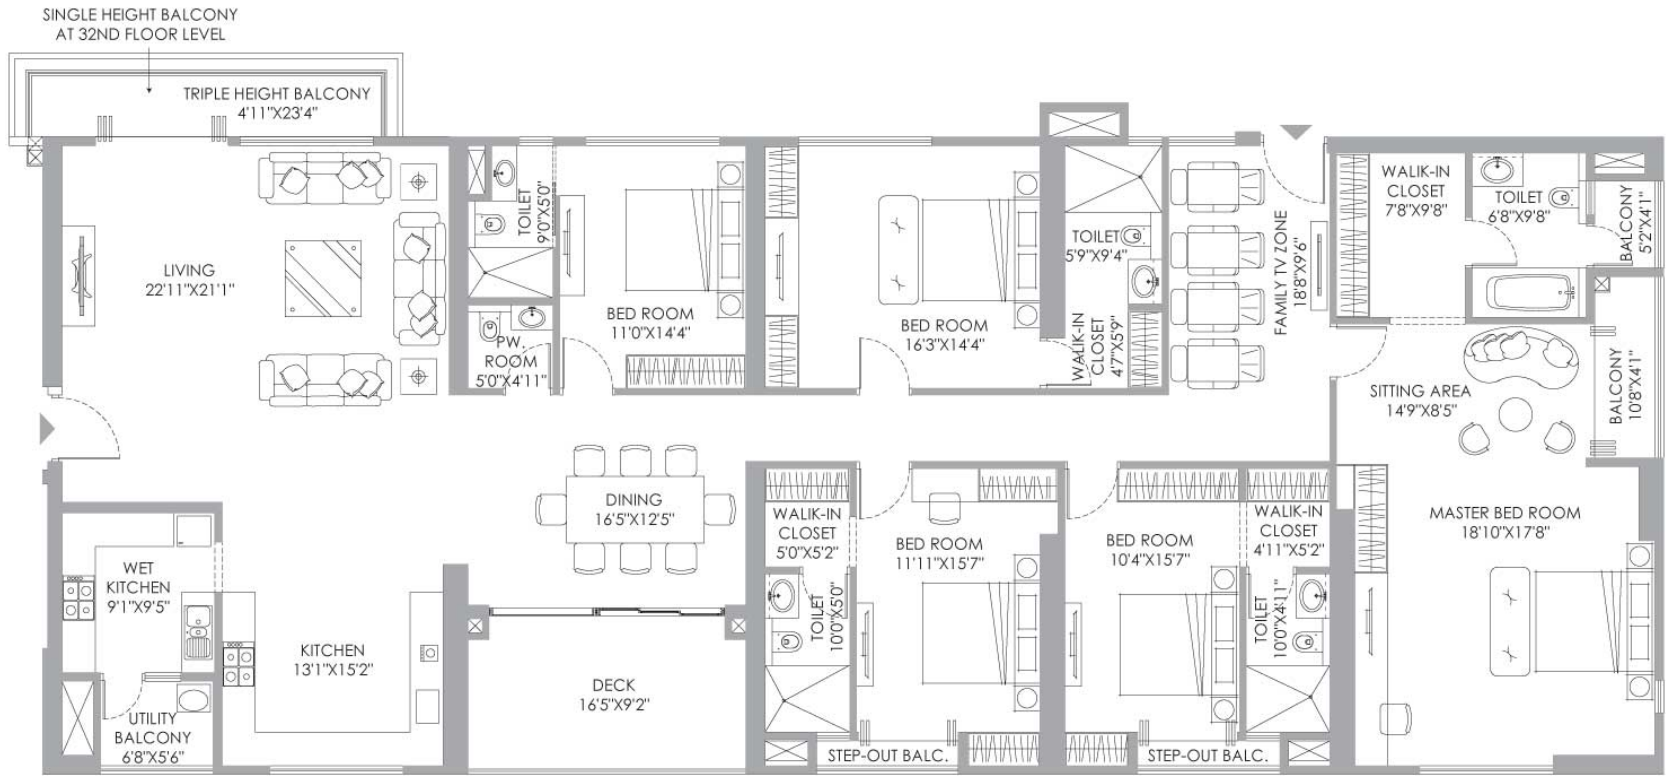

ANASSA

SITE PLAN

4 BHK Simplex - Type A

3RD, 6TH, 9TH, 12TH, 15TH,
18TH, 21ST, 24TH 27TH, 30TH FLOOR

Carpet Area : 2108 Sqft

Balcony Area : 301 Sqft

4 BHK Simplex - Type A

4TH, 5TH, 7TH, 10TH, 13TH, 16TH, 19TH,
22ND, 25TH, 28TH, 31ST FLOOR

Carpet Area : 2108 Sqft

Balcony Area : 113 Sqft

4 BHK Simplex - Type A

8TH, 11TH, 14TH, 17TH, 20TH,
23RD, 26TH, 29TH, 32ND FLOOR

Carpet Area : 2108 Sqft

Balcony Area : 458 Sqft

4 BHK Simplex - Type C

3RD, 6TH, 9TH, 12TH, 15TH,
18TH, 21ST, 24TH, 27TH, 30TH FLOOR

Carpet Area : 1982 Sqft

Balcony Area : 186 Sqft

5 BHK Simplex - Type B

3RD, 6TH, 9TH, 12TH, 15TH, 18TH,
21ST, 24TH, 27TH, 30TH FLOOR

Carpet Area : 3259 Sqft

Balcony Area : 400 Sqft

5 BHK Simplex - Type B

4TH, 7TH, 10TH, 13TH, 16TH, 19TH,
22ND, 25TH, 28TH, 31ST FLOOR

Carpet Area : 3259 Sqft

Balcony Area : 400 Sqft

5 BHK Simplex - Type B

5TH, 8TH, 11TH, 14TH, 17TH, 20TH,
23RD, 26TH, 29TH, 32ND FLOOR

Carpet Area : 3259 Sqft
Balcony Area : 400 Sqft