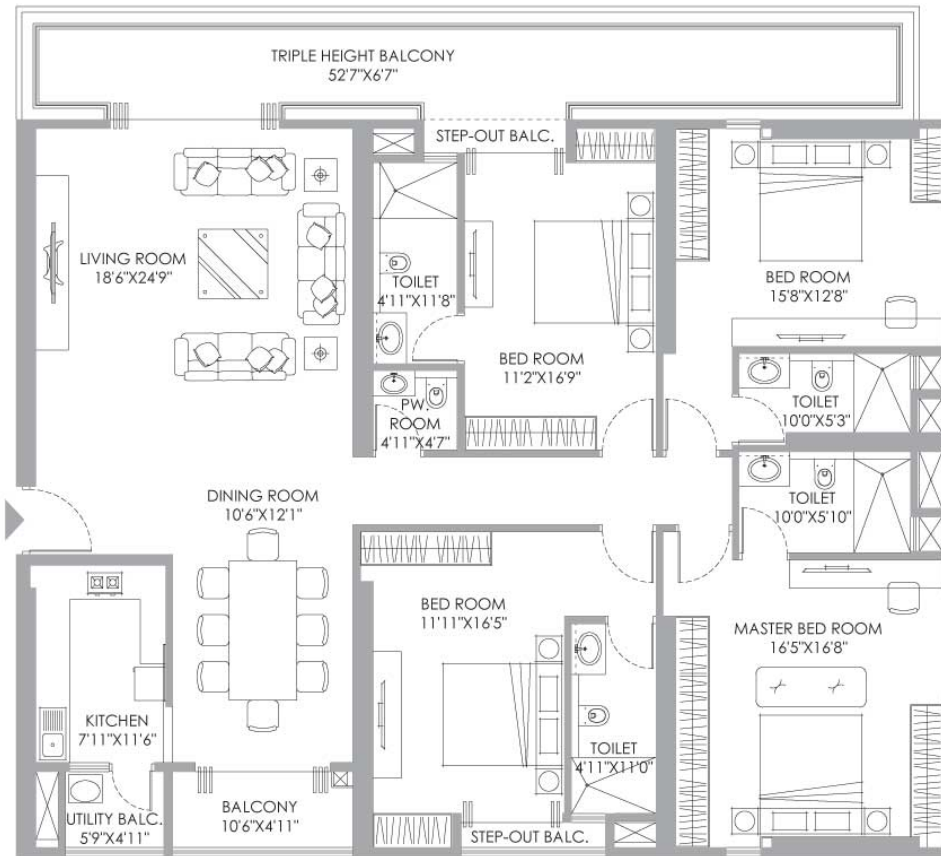

ANASSA

SITE PLAN

4 BHK Simplex - Type A

3RD, 6TH, 9TH, 12TH, 15TH,
18TH, 21ST, 24TH 27TH, 30TH FLOOR

Carpet Area : 2108 Sqft

Balcony Area : 301 Sqft

4 BHK Simplex - Type A

4TH, 5TH, 7TH, 10TH, 13TH, 16TH, 19TH,
22ND, 25TH, 28TH, 31ST FLOOR

Carpet Area : 2108 Sqft

Balcony Area : 113 Sqft

4 BHK Simplex - Type A

8TH, 11TH, 14TH, 17TH, 20TH,
23RD, 26TH, 29TH, 32ND FLOOR

Carpet Area : 2108 Sqft

Balcony Area : 458 Sqft

4 BHK Simplex - Type C

3RD, 6TH, 9TH, 12TH, 15TH,
18TH, 21ST, 24TH, 27TH, 30TH FLOOR

Carpet Area : 1982 Sqft

Balcony Area : 187 Sqft

4 BHK Simplex - Type C

4TH,7TH,10TH, 13TH,16TH,19TH,
22ND,25TH,28TH, 31ST FLOOR

Carpet Area : 1982 Sqft
Balcony Area : 102 Sqft

4 BHK Simplex - Type C

5TH, 8TH, 11TH, 14TH, 17TH, 20TH,
23RD, 26TH, 29TH, 32ND FLOOR

Carpet Area : 3259 Sqft

Balcony Area : 400 Sqft

5 BHK Simplex - Type B

5TH, 8TH, 11TH, 14TH, 17TH, 20TH,
23RD, 26TH, 29TH, 32ND FLOOR

Carpet Area : 3259 Sqft
Balcony Area : 400 Sqft