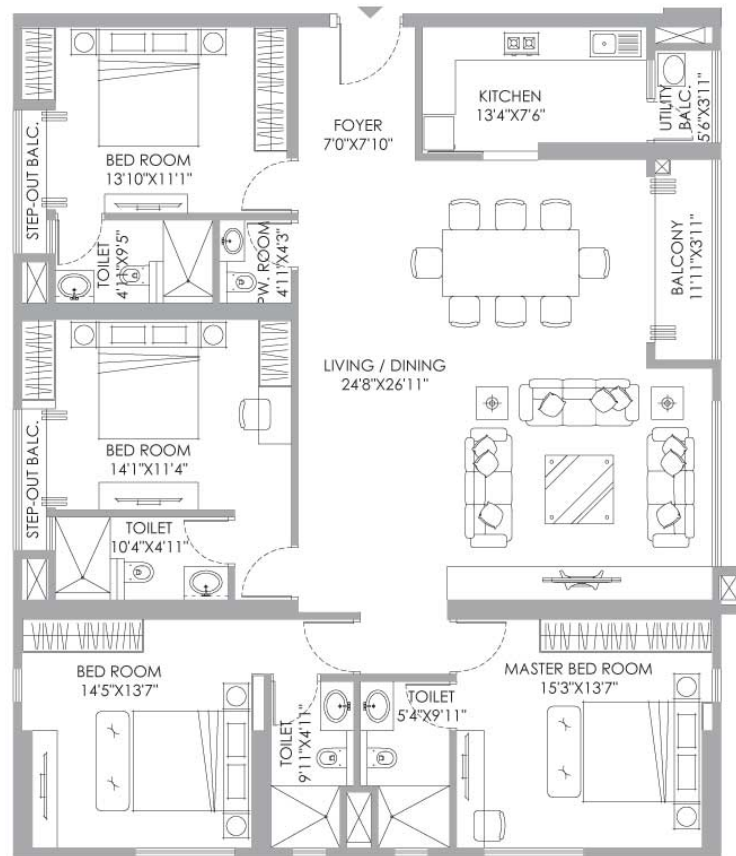

ANASSA

SITE PLAN

4 BHK Simplex - Type A

3RD, 6TH, 9TH, 12TH, 15TH,
18TH, 21ST, 24TH 27TH, 30TH FLOOR

Carpet Area : 2108 Sqft

Balcony Area : 301 Sqft

4 BHK Simplex - Type A

4TH, 5TH, 7TH, 10TH, 13TH, 16TH, 19TH,
22ND, 25TH, 28TH, 31ST FLOOR

Carpet Area : 2108 Sqft

Balcony Area : 113 Sqft

4 BHK Simplex - Type A

8TH, 11TH, 14TH, 17TH, 20TH,
23RD, 26TH, 29TH, 32ND FLOOR

Carpet Area : 2108 Sqft

Balcony Area : 458 Sqft

4 BHK Simplex - Type C

3RD, 6TH, 9TH, 12TH, 15TH,
18TH, 21ST, 24TH, 27TH, 30TH FLOOR

Carpet Area : 1982 Sqft

Balcony Area : 187 Sqft

4 BHK Simplex - Type C

4TH,7TH,10TH, 13TH,16TH,19TH,
22ND,25TH,28TH, 31ST FLOOR

Carpet Area : 1982 Sqft
Balcony Area : 102 Sqft

4 BHK Simplex - Type C

5TH, 8TH, 11TH, 14TH, 17TH, 20TH,
23RD, 26TH, 29TH, 32ND FLOOR

Carpet Area : 1982 Sqft

Balcony Area : 186 Sqft

5 BHK Simplex - Type B

3RD, 6TH, 9TH, 12TH, 15TH, 18TH,
21ST, 24TH, 27TH, 30TH FLOOR

Carpet Area : 3259 Sqft

Balcony Area : 400 Sqft

5 BHK Simplex - Type B

4TH, 7TH, 10TH, 13TH, 16TH, 19TH,
22ND, 25TH, 28TH, 31ST FLOOR