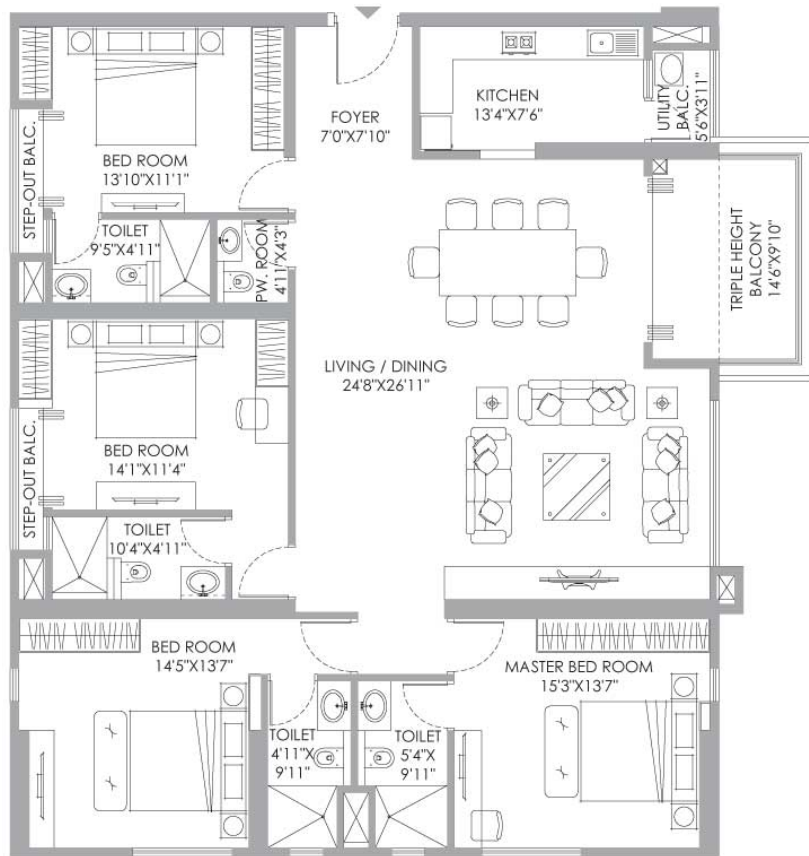

ANASSA

SITE PLAN

4 BHK Simplex - Type A

3RD, 6TH, 9TH, 12TH, 15TH,
18TH, 21ST, 24TH 27TH, 30TH FLOOR

Carpet Area : 2108 Sqft

Balcony Area : 301 Sqft

4 BHK Simplex - Type A

4TH, 5TH, 7TH, 10TH, 13TH, 16TH, 19TH,
22ND, 25TH, 28TH, 31ST FLOOR

Carpet Area : 2108 Sqft

Balcony Area : 113 Sqft

4 BHK Simplex - Type A

8TH, 11TH, 14TH, 17TH, 20TH,
23RD, 26TH, 29TH, 32ND FLOOR

Carpet Area : 2108 Sqft

Balcony Area : 458 Sqft

4 BHK Simplex - Type C

3RD, 6TH, 9TH, 12TH, 15TH,
18TH, 21ST, 24TH, 27TH, 30TH FLOOR

Carpet Area : 1982 Sqft

Balcony Area : 187 Sqft

4 BHK Simplex - Type C

4TH,7TH,10TH, 13TH,16TH,19TH,
22ND,25TH,28TH, 31ST FLOOR

Carpet Area : 1982 Sqft
Balcony Area : 102 Sqft

4 BHK Simplex - Type C

5TH, 8TH, 11TH, 14TH, 17TH, 20TH,
23RD, 26TH, 29TH, 32ND FLOOR

Carpet Area : 1982 Sqft

Balcony Area : 186 Sqft

5 BHK Simplex - Type B

3RD, 6TH, 9TH, 12TH, 15TH, 18TH,
21ST, 24TH, 27TH, 30TH FLOOR

Carpet Area : 3259 Sqft

Balcony Area : 400 Sqft

5 BHK Simplex - Type B

4TH, 7TH, 10TH, 13TH, 16TH, 19TH,
22ND, 25TH, 28TH, 31ST FLOOR