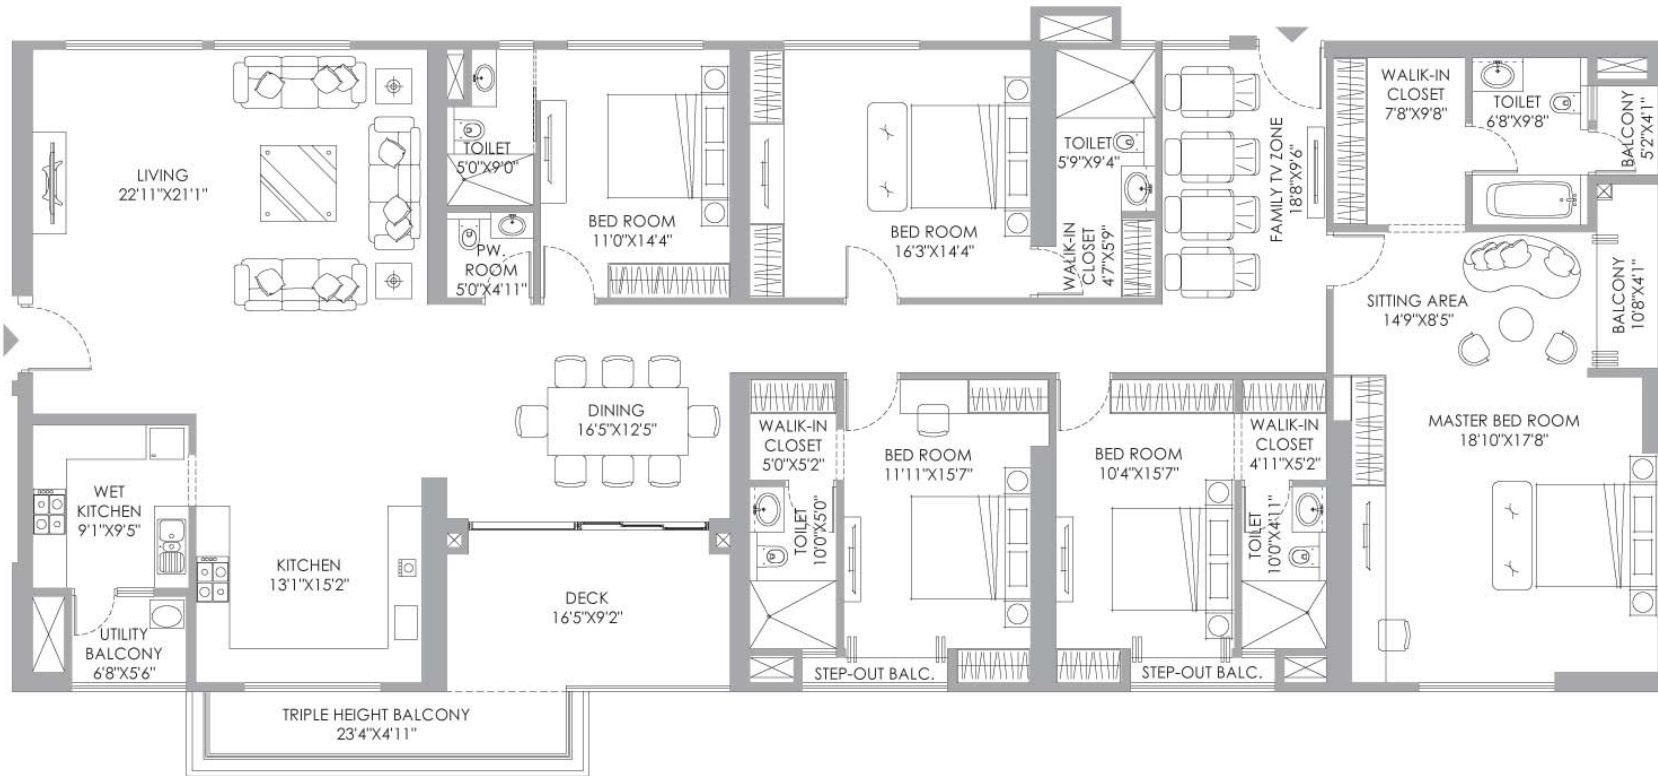

ANASSA

SITE PLAN

4 BHK Simplex - Type A

3RD, 6TH, 9TH, 12TH, 15TH,
18TH, 21ST, 24TH 27TH, 30TH FLOOR

Carpet Area : 2108 Sqft

Balcony Area : 301 Sqft

4 BHK Simplex - Type A

4TH, 5TH, 7TH, 10TH, 13TH, 16TH, 19TH,
22ND, 25TH, 28TH, 31ST FLOOR

Carpet Area : 2108 Sqft

Balcony Area : 113 Sqft

4 BHK Simplex - Type A

8TH, 11TH, 14TH, 17TH, 20TH,
23RD, 26TH, 29TH, 32ND FLOOR

Carpet Area : 2108 Sqft

Balcony Area : 458 Sqft

4 BHK Simplex - Type C

3RD, 6TH, 9TH, 12TH, 15TH,
18TH, 21ST, 24TH, 27TH, 30TH FLOOR

Carpet Area : 1982 Sqft

Balcony Area : 186 Sqft

5 BHK Simplex - Type B

3RD, 6TH, 9TH, 12TH, 15TH, 18TH,
21ST, 24TH, 27TH, 30TH FLOOR

Carpet Area : 3259 Sqft

Balcony Area : 400 Sqft

5 BHK Simplex - Type B

4TH, 7TH, 10TH, 13TH, 16TH, 19TH,
22ND, 25TH, 28TH, 31ST FLOOR

Carpet Area : 3259 Sqft

Balcony Area : 400 Sqft

5 BHK Simplex - Type B

5TH, 8TH, 11TH, 14TH, 17TH, 20TH,
23RD, 26TH, 29TH, 32ND FLOOR

Carpet Area : 3259 Sqft
Balcony Area : 400 Sqft