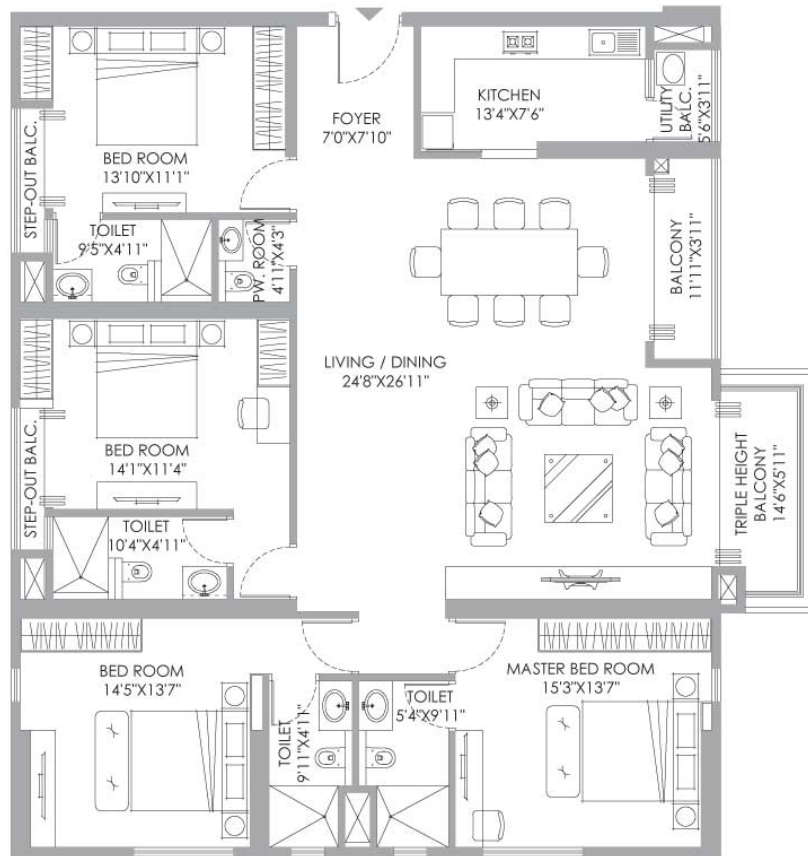

ANASSA

SITE PLAN

4 BHK Simplex - Type A

3RD, 6TH, 9TH, 12TH, 15TH,
18TH, 21ST, 24TH 27TH, 30TH FLOOR

Carpet Area : 2108 Sqft

Balcony Area : 301 Sqft

4 BHK Simplex - Type A

4TH, 5TH, 7TH, 10TH, 13TH, 16TH, 19TH,
22ND, 25TH, 28TH, 31ST FLOOR

Carpet Area : 2108 Sqft

Balcony Area : 113 Sqft

4 BHK Simplex - Type A

8TH, 11TH, 14TH, 17TH, 20TH,
23RD, 26TH, 29TH, 32ND FLOOR

Carpet Area : 2108 Sqft

Balcony Area : 458 Sqft

4 BHK Simplex - Type C

3RD, 6TH, 9TH, 12TH, 15TH,
18TH, 21ST, 24TH, 27TH, 30TH FLOOR

Carpet Area : 1982 Sqft

Balcony Area : 187 Sqft

4 BHK Simplex - Type C

4TH,7TH,10TH, 13TH,16TH,19TH,
22ND,25TH,28TH, 31ST FLOOR

Carpet Area : 1982 Sqft
Balcony Area : 102 Sqft

4 BHK Simplex - Type C

5TH, 8TH, 11TH, 14TH, 17TH, 20TH,
23RD, 26TH, 29TH, 32ND FLOOR

Carpet Area : 1982 Sqft

Balcony Area : 186 Sqft

5 BHK Simplex - Type B

3RD, 6TH, 9TH, 12TH, 15TH, 18TH,
21ST, 24TH, 27TH, 30TH FLOOR

Carpet Area : 3259 Sqft

Balcony Area : 400 Sqft

5 BHK Simplex - Type B

4TH, 7TH, 10TH, 13TH, 16TH, 19TH,
22ND, 25TH, 28TH, 31ST FLOOR